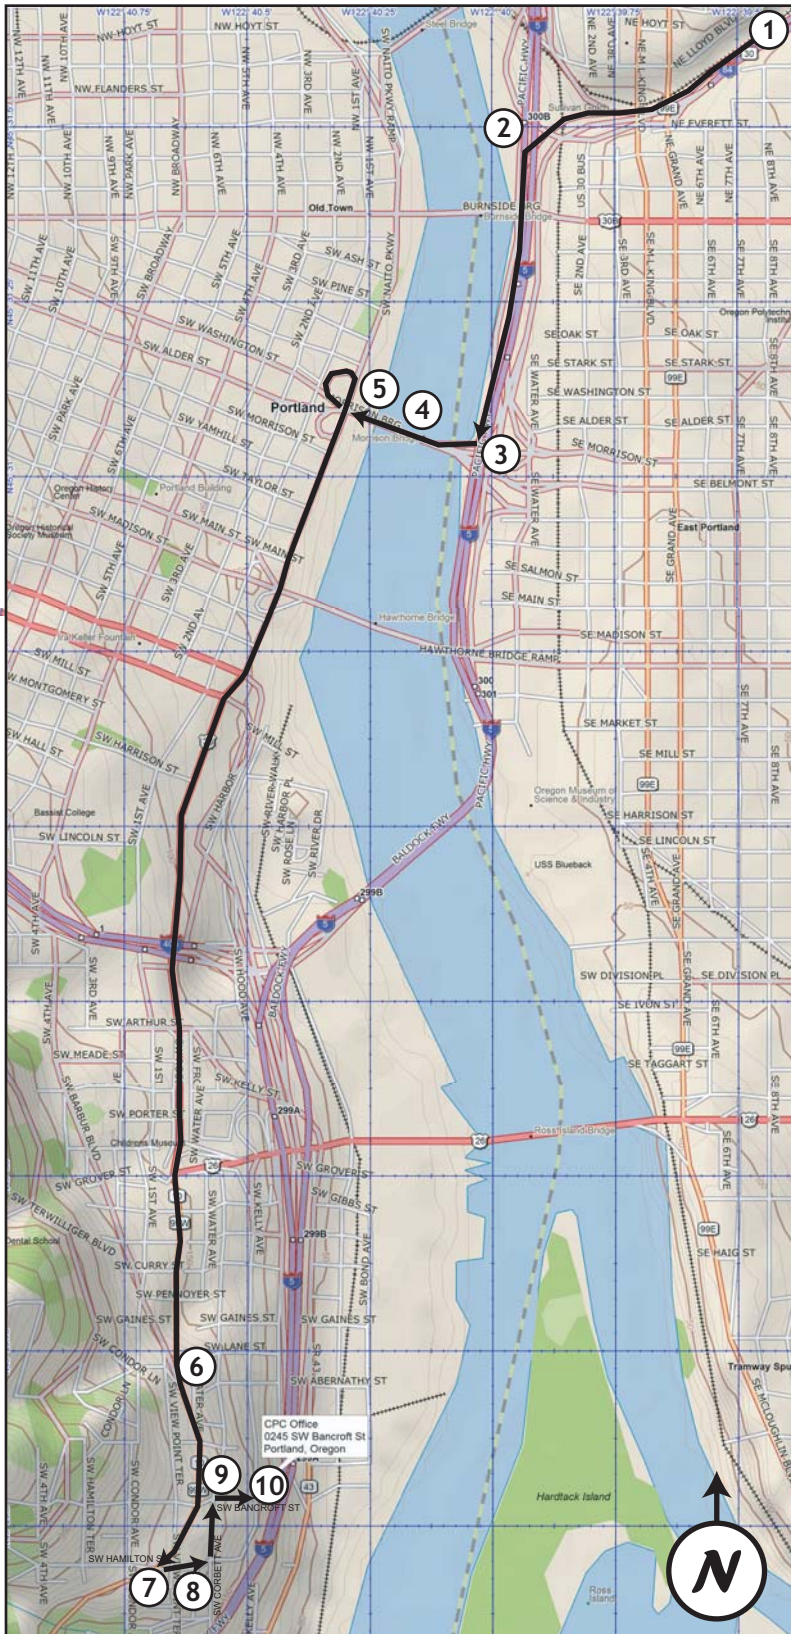

## Map and Driving Directions from East of Portland

1. Head west on Interstate 84.
2. Follow the I-5 South signs (left two lanes) as you pass the Lloyd Ave. exit.
3. Take the Morrison St/City Center exit.
4. Cross the Morrison Bridge and take the Naito Parkway/Salem/I-5 South ramp to the right.
5. Merge right (south) onto SW Naito Parkway at the bottom of the ramp. Follow the Barbur Blvd. signs and move into the left lane.
6. After going through a tunnel, SW Naito Parkway merges with SW Barbur Blvd. Immediately move into the left lane and watch for the left turn for SW Hamilton St.
7. Turn left at SW Hamilton St and go one block to SW Corbett Ave.
8. Turn left on SW Corbett Ave. and go one block to SW Bancroft St.
9. Turn right on SW Bancroft St.
10. The Conference Office is located in the InterChurch Center. The parking lot is 1/2 block on the left.