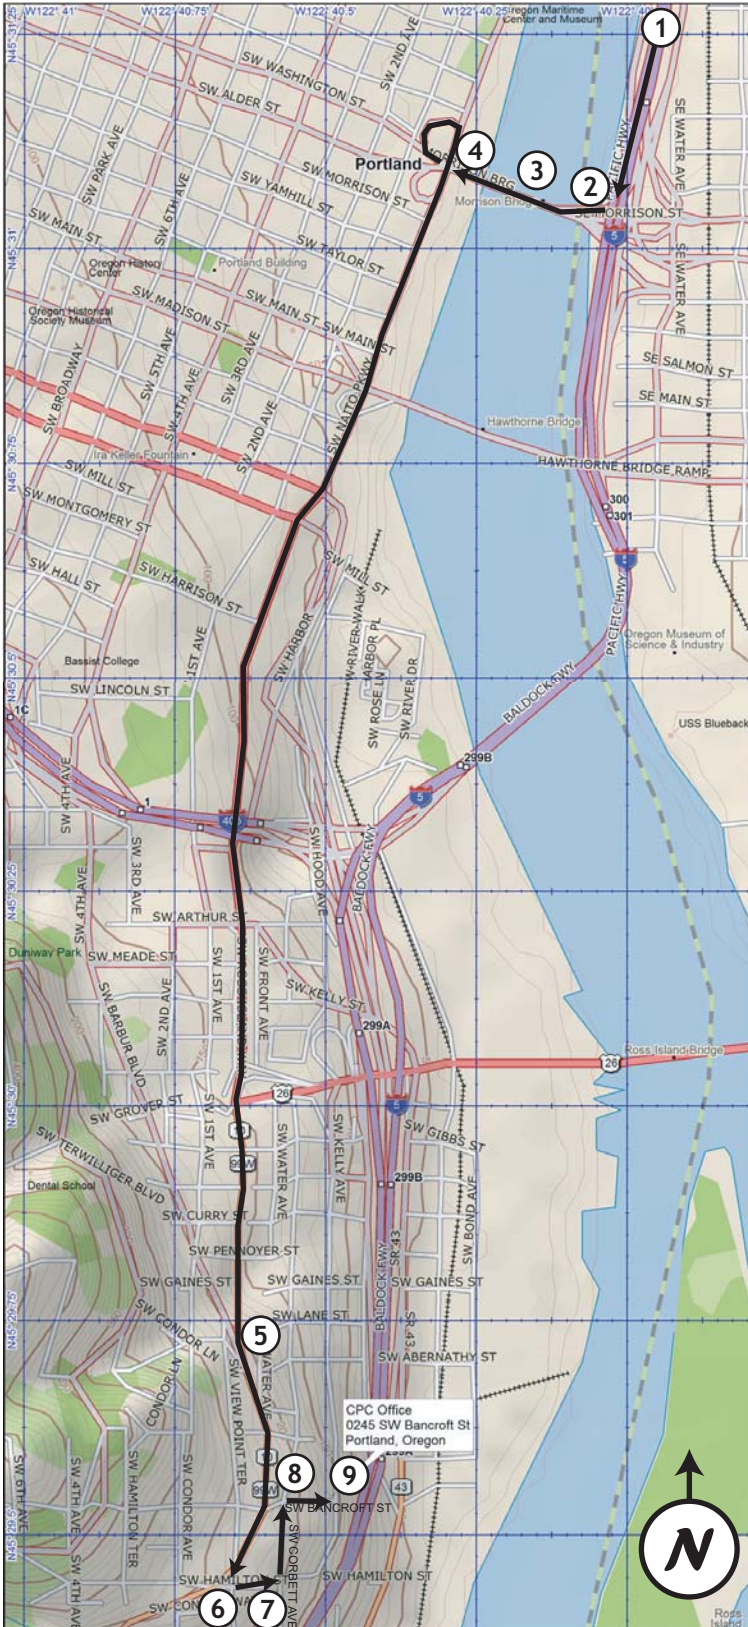

## Map and Driving Directions from North of Portland

1. Head south on Interstate 5.

2. Take Exit 300B - Morrison St/City Center.

3. Cross the Morrison Bridge and take the Naito Parkway/Salem/I-5 South ramp to the right.

4. Merge right (south) onto SW Naito Parkway at the bottom of the ramp. Follow the Barbur Blvd. signs and move into the left lane.

5. After going through a tunnel, SW Naito Parkway merges with SW Barbur Blvd. Immediately move into the left lane and watch for the left turn for SW Hamilton St.

6. Turn left at SW Hamilton St and go one block to SW Corbett Ave.

7. Turn left on SW Corbett Ave. and go one block to SW Bancroft St.

8. Turn right on SW Bancroft St.

9. The Conference Office is located in the InterChurch Center. The parking lot is 1/2 block on the left.